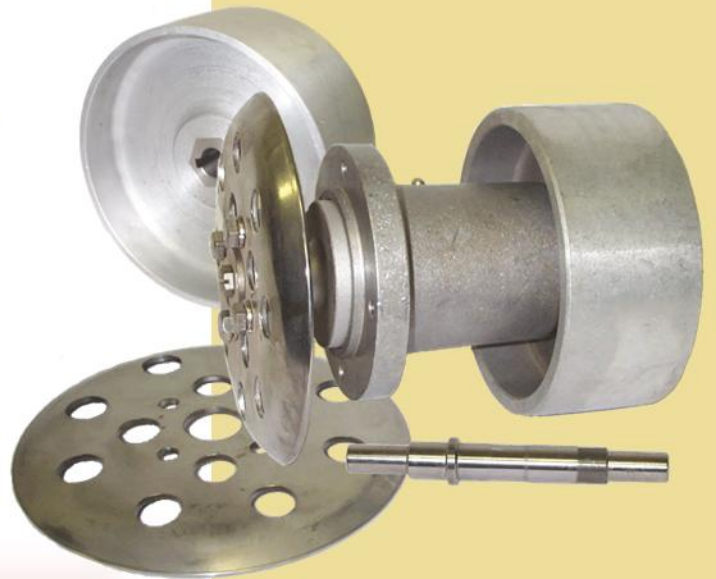

JM Poultry Technology BV

owner: Joop Meijn

DEFEATHERING MACHINES

OEM SPARE PARTS

BEARING HOUSING
complete, with disc
and pulley

- Housing only
- Shaft
- Bearings
- Pulley
- Disc
- Picking Fingers

DRIVE BELTS
All lengths available